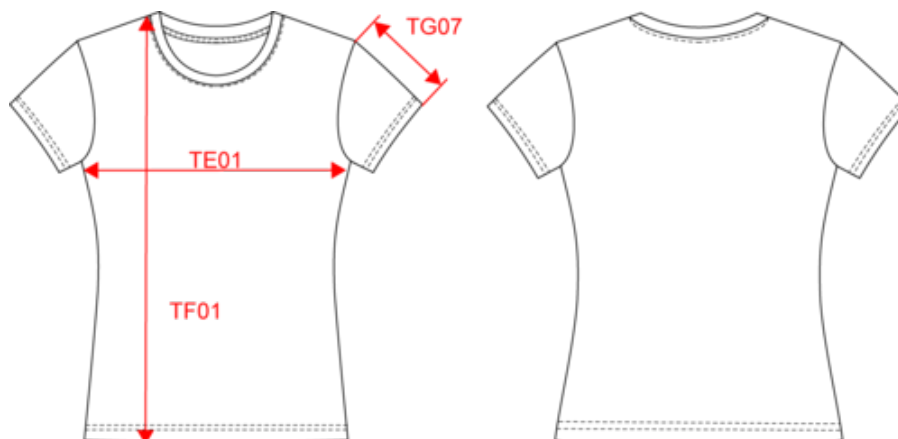

KARIBAN

K3034

Ladies' Organic crew neck sailor T-shirt

- No label: 100 % customisable for your brand.
- Combed cotton: clothing durability over time.
- Enzyme washing: soft and comfortable fabric.

100% cotton. This T-shirt is made from 100% organic combed cotton. Straight fit. Soft fabric. Ribbed crew neckline. Knitted stripes. Taped neck. Twin needle finish at cuffs and hem. No brand label at neck, size tab only for ease of rebranding. Certified STANDARD 100 by OEKO-TEX® N° CQ 1007/7, IFTH.

K3034

Ladies' Organic crew neck sailor T-shirt

Dimensions (cm)

| Measurements in cm | XS | S | M | L | XL | XXL |
|--|--------|--------|-------|-------|-------|-------|
| H09 (K) - Front total height | 126.00 | 128.00 | 65.00 | 67.00 | 69.00 | 71.00 |
| H15C (M) - Short sleeve length | 16.00 | 16.75 | 17.50 | 18.25 | 19.00 | 19.75 |
| W05 (L) - 1/2 chest width at 1.5cm below armhole | 43.00 | 46.00 | 49.00 | 52.00 | 55.00 | 58.00 |
| TE01 - 1/2 chest width at 1.5cm below armhole | 43.00 | 46.00 | 49.00 | 52.00 | 55.00 | 58.00 |
| TF03 - Front total height from HSP | 61.00 | 63.00 | 65.00 | 67.00 | 69.00 | 71.00 |
| TG07 - Short sleeve length | 16.00 | 16.75 | 17.50 | 18.25 | 19.00 | 19.75 |

White

RVB : 236,236,252
Pantone C : White
Pantone TCX : 11-0601TCX

Navy Stripes

RVB :
Pantone C : White / 433C
Pantone TCX : 11-0601TCX / 19-4012TCX

Logistic

10

50

| Sizes | Width (cm) | Height (cm) | Length (cm) | Net weight (kg) | Gross weight (kg) | Pieces/Box | Pieces/Bundle |
|-------|------------|-------------|-------------|-----------------|-------------------|------------|---------------|
| XS | 40.00 | 18.00 | 60.00 | 6.90000 | 8.00000 | 50 | 10 |
| S | 40.00 | 18.00 | 60.00 | 7.20000 | 8.30000 | 50 | 10 |
| M | 40.00 | 18.00 | 60.00 | 7.50000 | 8.60000 | 50 | 10 |
| L | 40.00 | 20.00 | 60.00 | 7.80000 | 8.90000 | 50 | 10 |
| XL | 40.00 | 20.00 | 60.00 | 8.10000 | 9.20000 | 50 | 10 |
| XXL | 40.00 | 20.00 | 60.00 | 8.40000 | 9.50000 | 50 | 10 |